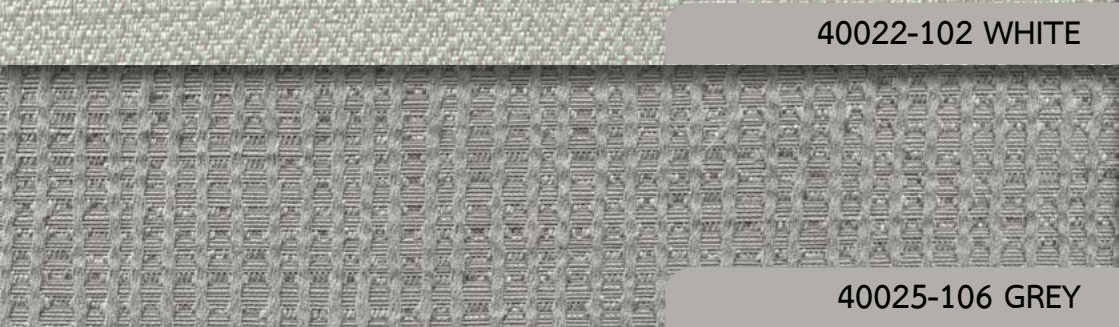

40022-103 BEIGE

40025-105 KHAKI

40022-104 LIGHT BROWN

40026-105 LIGHT BROWN

40024-103 LIGHT BROWN

**COLOR
COORDINATION
GUIDE**

40022-102 WHITE

40027-111 LIGHT GREY

40025-106 GREY

40026-103 GREY

40032-103 GREY

40033-103 GREY

40032 ANTOINE

Widht: 57"/145 cm

Content: 100% Polyester

Purpose: Curtain

103 GREY

103 GREY

104 DARK BROWN

104 DARK BROWN

40010 CHARM

Widht: 53"/135 cm

Content: 55% Cotton, 45% Polyester

Purpose: Curtain